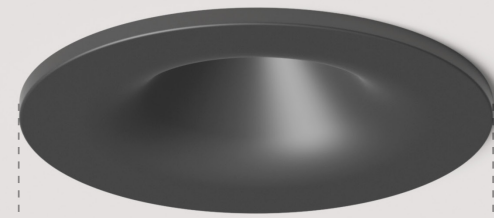

Patented

Innovative heat dissipation

Low recess depth of only 30 mm

New High efficient CRI90 technology

40/80°
2700/3000/4000 K
600/625/650 Lm

Environment friendly composite material

Hole size 68-75 mm

81 mm