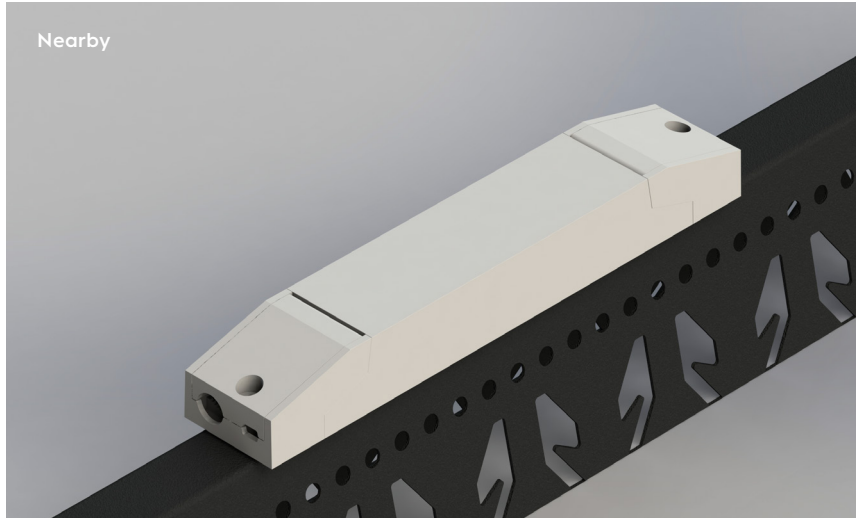

HV Extension cable 2m
(between driver and 6-way distributor)

HV Distributor 6x
+ Europlug

HV Distributor 6x
+ GST18 3P

The drivers are provided with 2 pcs of double-sided tape for attachment to the cross rail. Due to the difficult accessibility of the power supply, we recommend using a mains filter to increase the lifespan of the power supply

Patented

Innovative heat dissipation

Low recess depth of only 30 mm

New High efficient CRI90 technology

40/80°
2700/3000/4000 K
600/625/650 Lm

Environment friendly composite material

Hole size 68-75 mm

81 mm