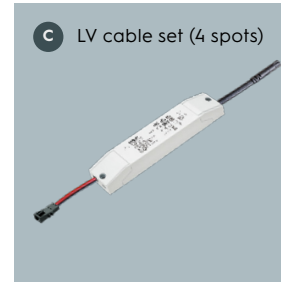

PSU 36W No dim
PSU 40W Triac
PSU 36W Casambi