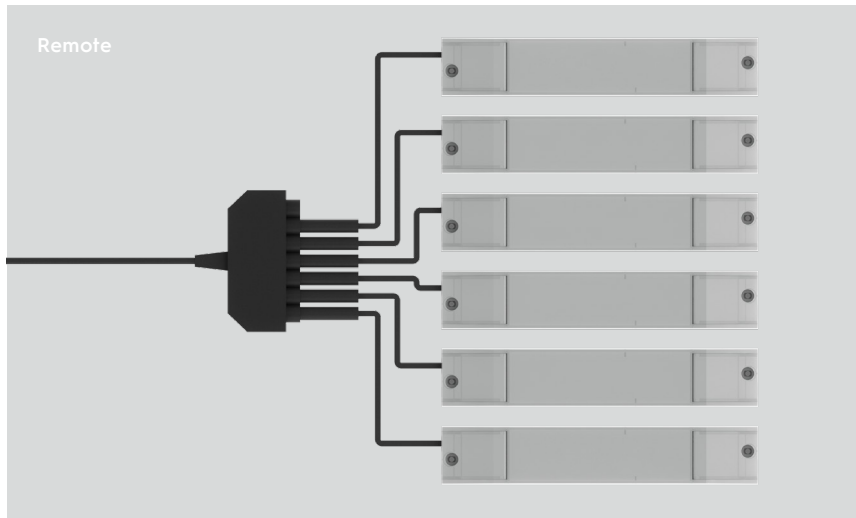

HV Extension cable 2m
(between driver and 6-way distributor)

HV Distributor 6x
+ Europlug

HV Distributor 6x
+ GST18 3P

The drivers are provided with 2 pcs of double-sided tape for attachment to the cross rail. Due to the difficult accessibility of the power supply, we recommend using a mains filter to increase the lifespan of the power supply