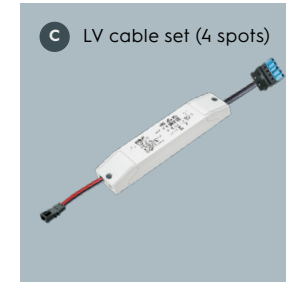

PSU 36W DALI
+ GST18 5P 0,3m