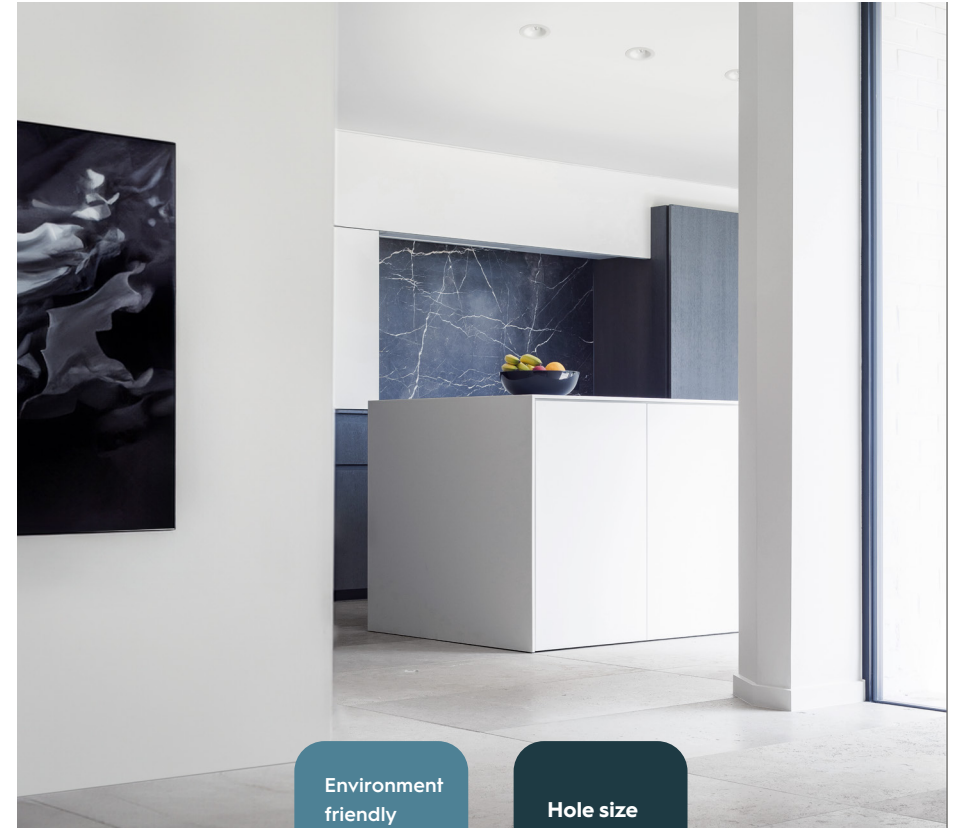

Patented

Innovative heat dissipation

Low recess depth of only 30 mm

New High efficient CRI90 technology

40/80°
2700/3000/4000 K
600/625/650 Lm

Environment friendly composite material

Hole size 68-75 mm

81 mm