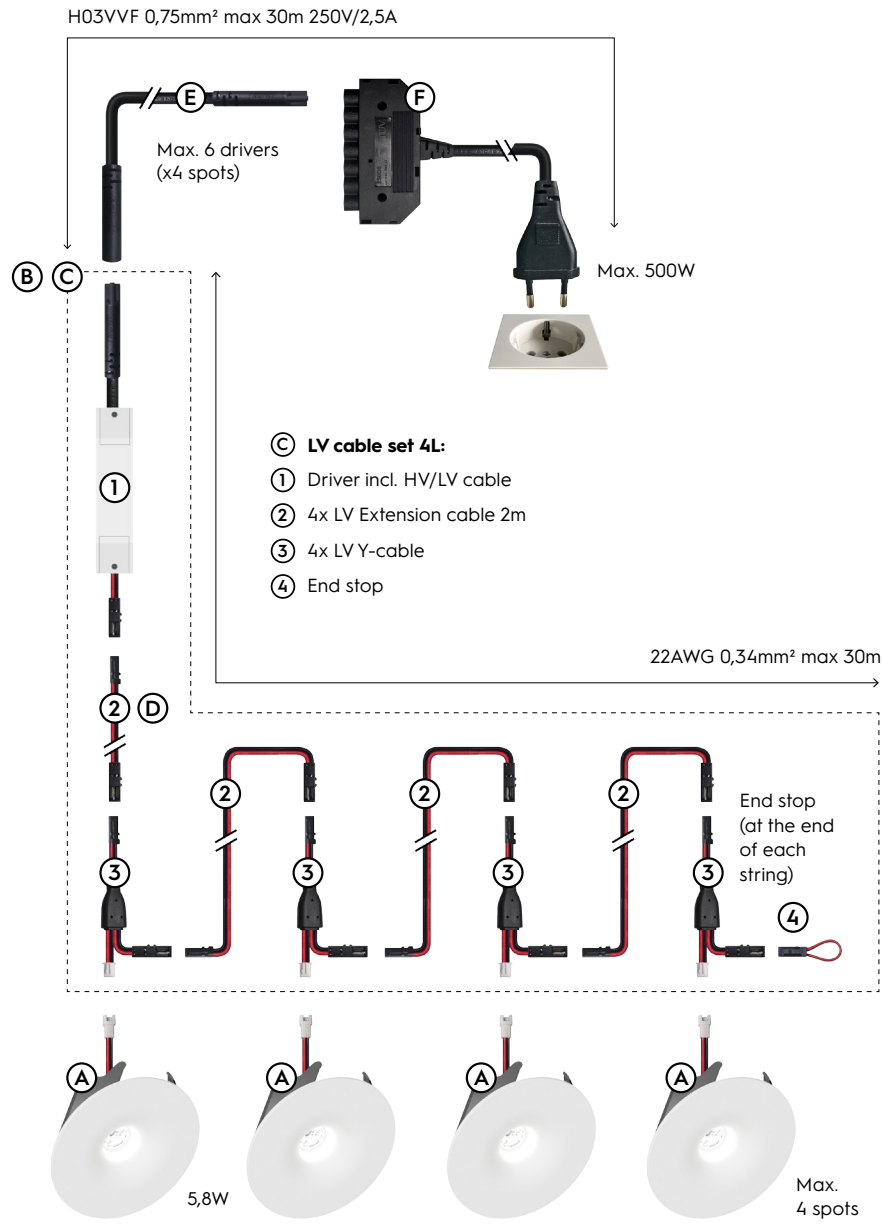

Altra 68
white